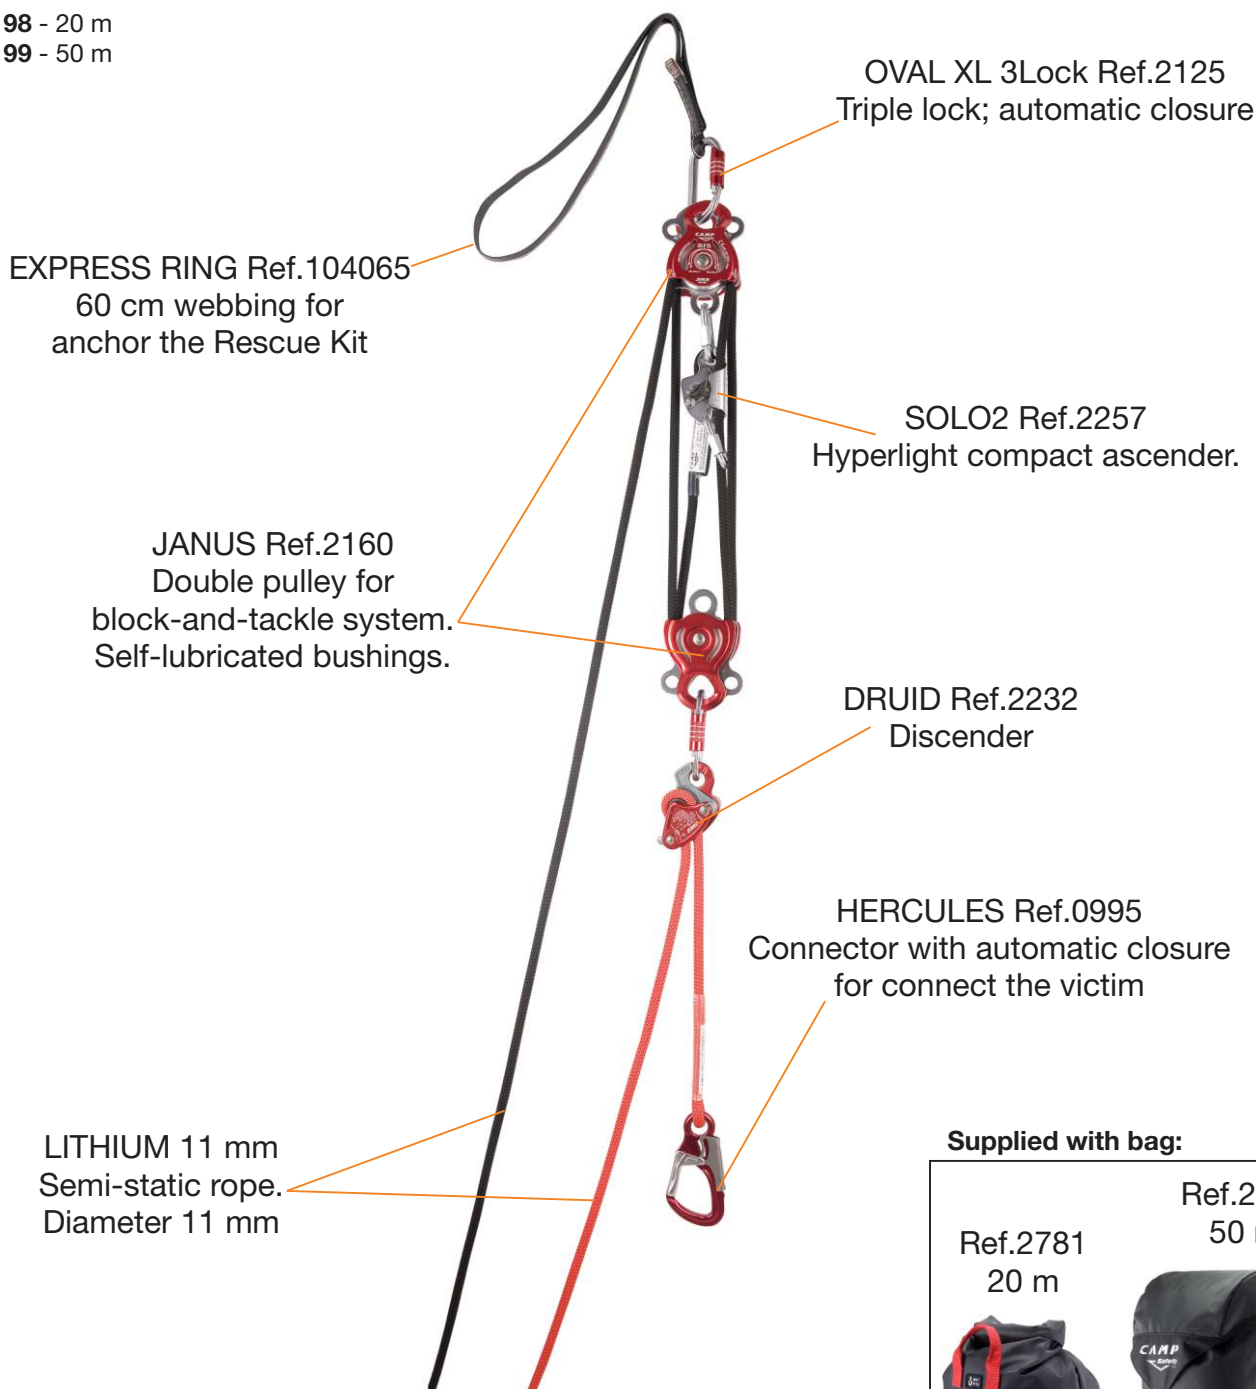

## Ref.2198 - 2199 RESCUE KIT DRUID EVO

SELF RESCUE

Rescue kit with an integrated block-and-tackle hoist to lift the injured person after a fall, release the tensioned lanyard and descend the victim to the ground.

Hoist reduction ratio: 4. Maximum block-and-tackle lifting height: 1 m.

All components are CE certified PPE.

Ref.2198 - 20 m

Ref.2199 - 50 m

Supplied with bag:

Ref.	Product name Nombre del producto	Weight Peso			CE	ERC
		kg	lb	oz		
2198	RESCUE KIT DRUID EVO 20 m	4.0	8	13	Components	•
2199	RESCUE KIT DRUID EVO 50 m	6.8	15	0	Components	•